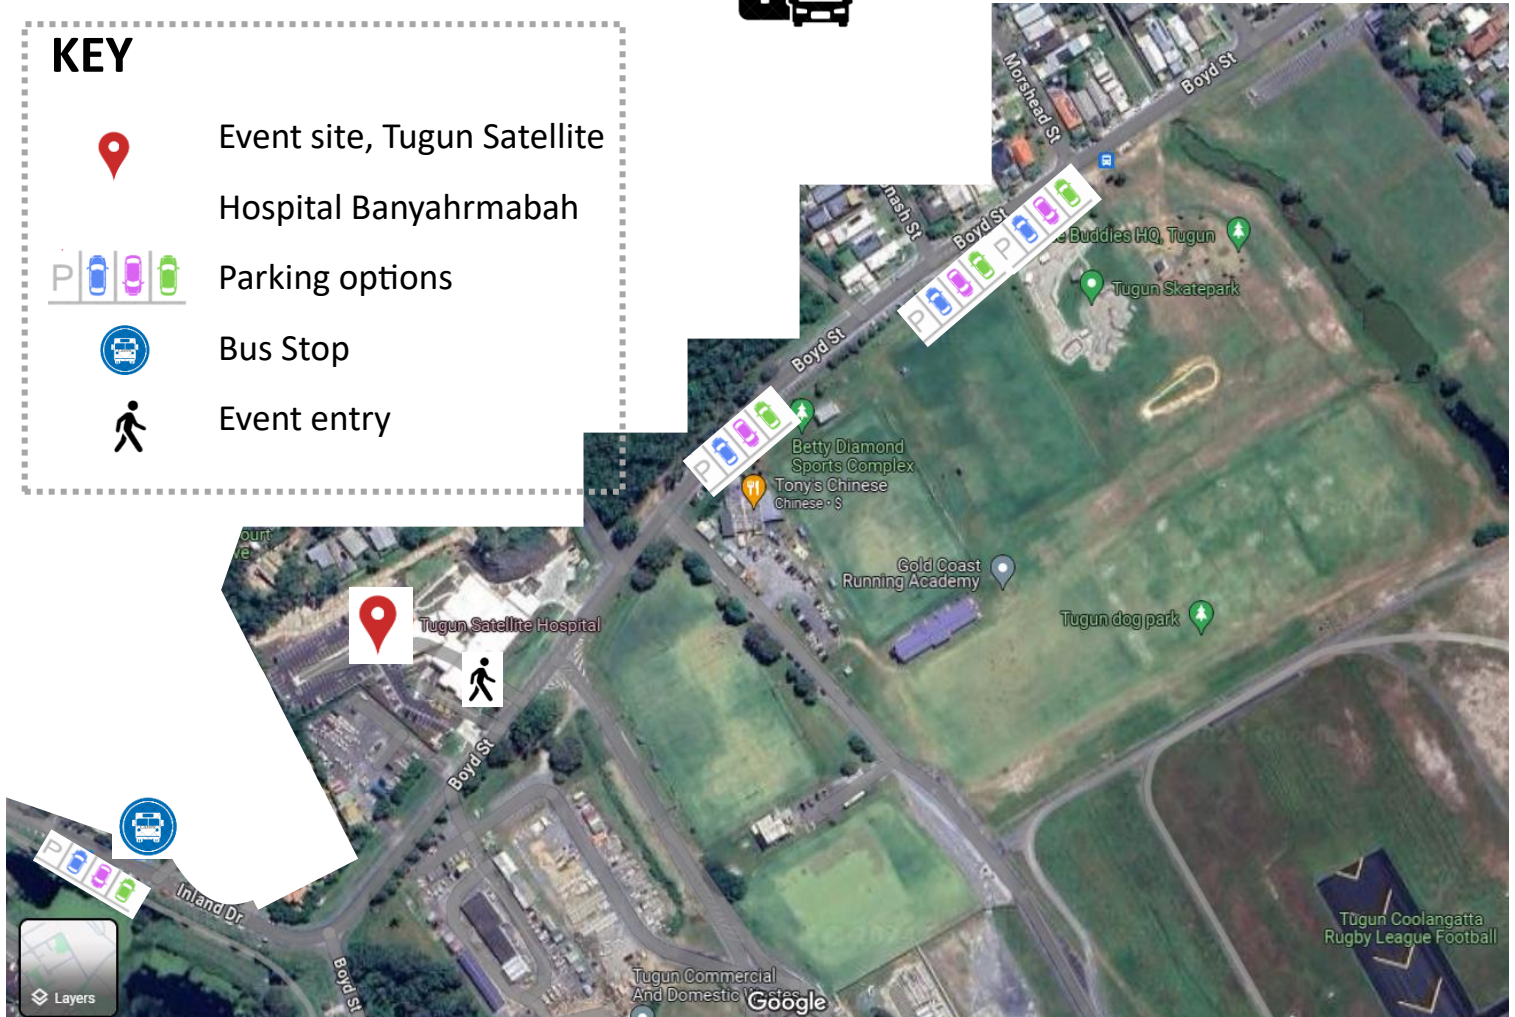

ART OF HEALING

PARKING

KEY

Event site, Tugun Satellite

Hospital Banyahrmabah

Parking options

Bus Stop

Event entry

Getting there

A range of bus services operate along Boyd Street. The closest bus stop is located on Inland Drive which is a 400m walk to Tugun Satellite Hospital. Visit the [Translink website](#) to plan your journey.